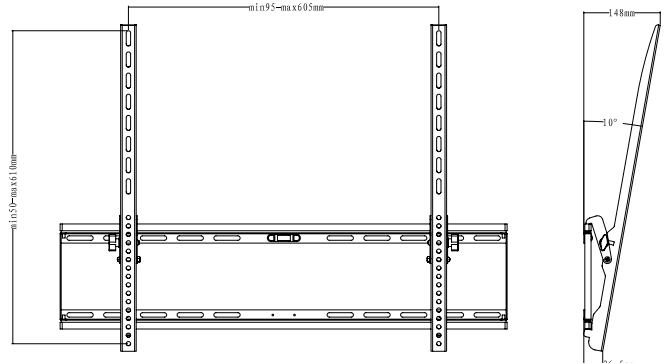

# M Universal Tilt Wallmount Black Large

Art No: 7 350 022 734 029

The M Universal Tilt Wallmount includes a tilt function as a complement to the rigid mount for your screen. This wallmount gives you an optimized viewing experience with any screen weighing up to 75 kgs.

M Universal Tilt Wallmount has an elegant design

making it one of the best looking high performance wall mounts of its kind.

- M Universal Tilt Wallmount has a built in tilt function.
- M Universal Tilt Wallmount has a built in bubble level.
- Comes in two different sizes – medium and large.

## SPECIFICATIONS

M Universal Tilt Wallmount Black Large	
For screen size:	46-63" (or larger depending on weight and specifications)
Universal & VESA standard:	200x100 200x200 300x200 300x300 400x200 400x400 600x400 800x400 800x600 mm
EAN:	7 350 022 734 029
Colour:	Black
Max load:	75 kg
Distribution package:	5 pcs
Warranty:	5 years
Distance to wall:	(min-max) 45-148mm