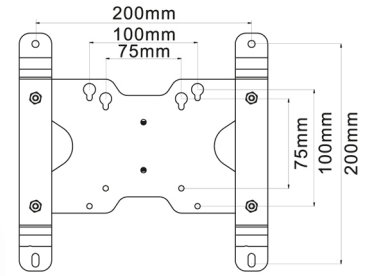

Ready when you are.

M Public Ceilingmount Small Single

Art No: 7 350 022 735 453

The new M Public Ceilingmount Small Single is a sturdy single flat panel ceiling mount with VESA adapters supporting VESA up to 200x200. The M Public Ceilingmount Small Single is ideal for any large screen ceiling application – whether TV viewing or digital signage. Widely used in a variety of environments this ceilingmount is truly versatile and made with most aspects and installation situations in mind.

SPECIFICATIONS

M Public Ceilingmount Small Single, 1500mm, Black, TUV, Max 200x200

For screen size: 10-32"

VESA standard: 75x75 100x100 200x100 200x200 mm

EAN: 7 350 022 735 453

Pillar length: Min: 825 — Max: 1500 mm

Weight: 1 kg

Tilt: -5° — +35°

Colour: Black

Max load: 14 kg

Portrait / Landscape mode: Yes

Turn: No

Material: Aluminum

Warranty: 5 years