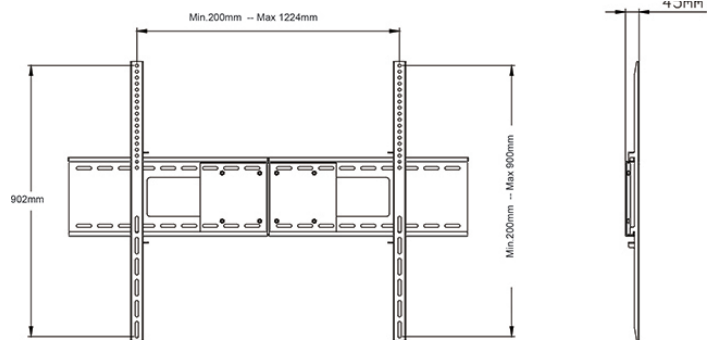

Ready when you are.

M Universal Wallmount Fixed HD 1200x900

Art No: 7 350 073 730 940

The Multibrackets M Universal Fixed HD is a versatile wall mount for large display installations. With its smart design the mount can be used for both landscape and portrait installations. With a max weight capacity of 125kg's it can handle screens up to 110". With a wide

VESA range of 1200x900 it can also handle most VESA specifications large screens are using.

- To be used in both landscape and portrait installations.
- Slim 45mm distance to wall
- Heavy Duty (HD) 125kg max load

SPECIFICATIONS

M Universal Wallmount Fixed HD MAX 1200x900	
For screen size:	60-110"
Universal & VESA standard:	Max VESA 1200x900mm
EAN:	7 350 073 730 940
Colour:	Black
Max load:	125 kg
Net weight:	10,5 kg
Gross weight:	11,8 kg
Distribution package:	1 pcs
Warranty:	5 years
Distance to wall:	45mm