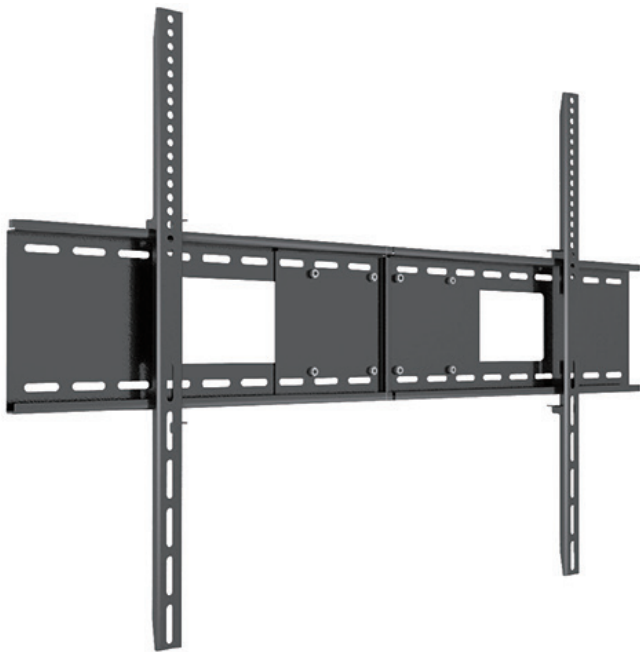

Ready when you are.

M Universal Wallmount Fixed HD 1200x900

Art No: 7 350 073 730 940

The Multibrackets M Universal Fixed HD is a versatile wall mount for large display installations. With its smart design the mount can be used for both landscape and portrait installations. With a max weight capacity of 125kg's it can handle screens up to 110". With a wide

VESA range of 1200x900 it can also handle most VESA specifications large screens are using.

- To be used in both landscape and portrait installations.
- Slim 45mm distance to wall
- Heavy Duty (HD) 125kg max load

SPECIFICATIONS

M Universal Wallmount Fixed HD MAX 1200x900	
For screen size:	60-110"
Universal & VESA standard:	Max VESA 1200x900mm
EAN:	7 350 073 730 940
Colour:	Black
Max load:	125 kg
Net weight:	10,5 kg
Gross weight:	11,8 kg
Distribution package:	1 pcs
Warranty:	5 years
Distance to wall:	45mm