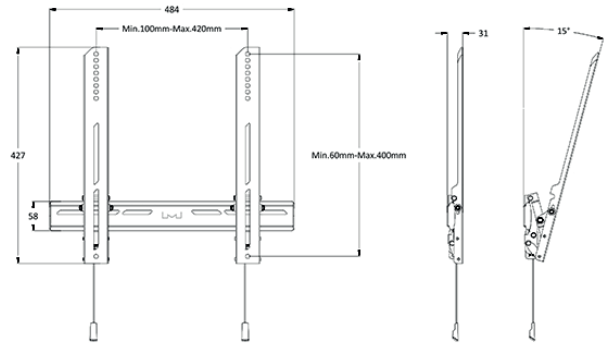

Ready when you are.

M Universal Wallmount Tilt Air Medium

Art No: 7 350 073 730 988

Fingertip tilt allows for easy TV adjustments, without tools. The mount tilts your TV for easy cable access or to reduce glare. When installed the TV can slide from side-to-side for perfect positioning on the wall.

Easy release your TV via safety straps well hidden behind the TV with smart magnets. Beautifully engineered, creating a "free floating" impression. Adjust the TV without tools.

SPECIFICATIONS

M Universal Wallmount Tilt Air Medium	
For screen size:	32-42"
Universal & VESA standard:	400x400 mm
Article No:	7 350 073 730 988
Colour:	Black
Max load:	30 kg
Net weight:	1,8 kg
Gross weight:	2,6 kg
Distribution package:	8 pcs
Distribution package net weight:	14,4 kg
Distribution package gross weight:	21,4 kg
Warranty:	5 years
Distance to wall:	31mm
Tilt:	(min-max) 0°-15°